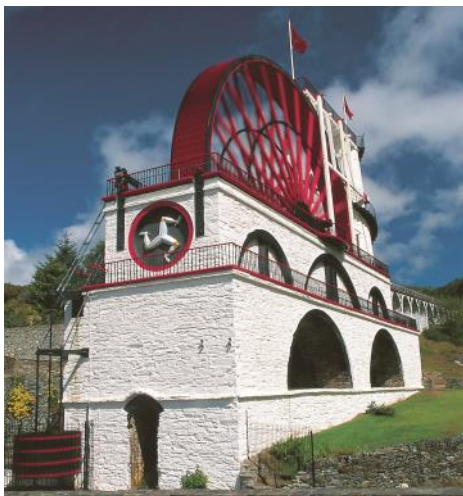

## ISLE OF MAN

**Special 7 Day Tour**  
**17 July 2024**

Your hotel for this tour

**“The 4 star Mannin Hotel”**  
Set in the islands capital “Douglas”  
Just around the corner from the  
promenade & minutes from the port.

The Mannin Hotel combines traditional Manx hospitality with brand-new contemporary surroundings. The hotel dates back to the 1880s but is entirely contemporary inside placing modern comforts at its forefront. All 54 bedrooms contain the very latest technologies and comforts. Most Atrium Rooms feature private balconies, Broadway Rooms some offer sea views.